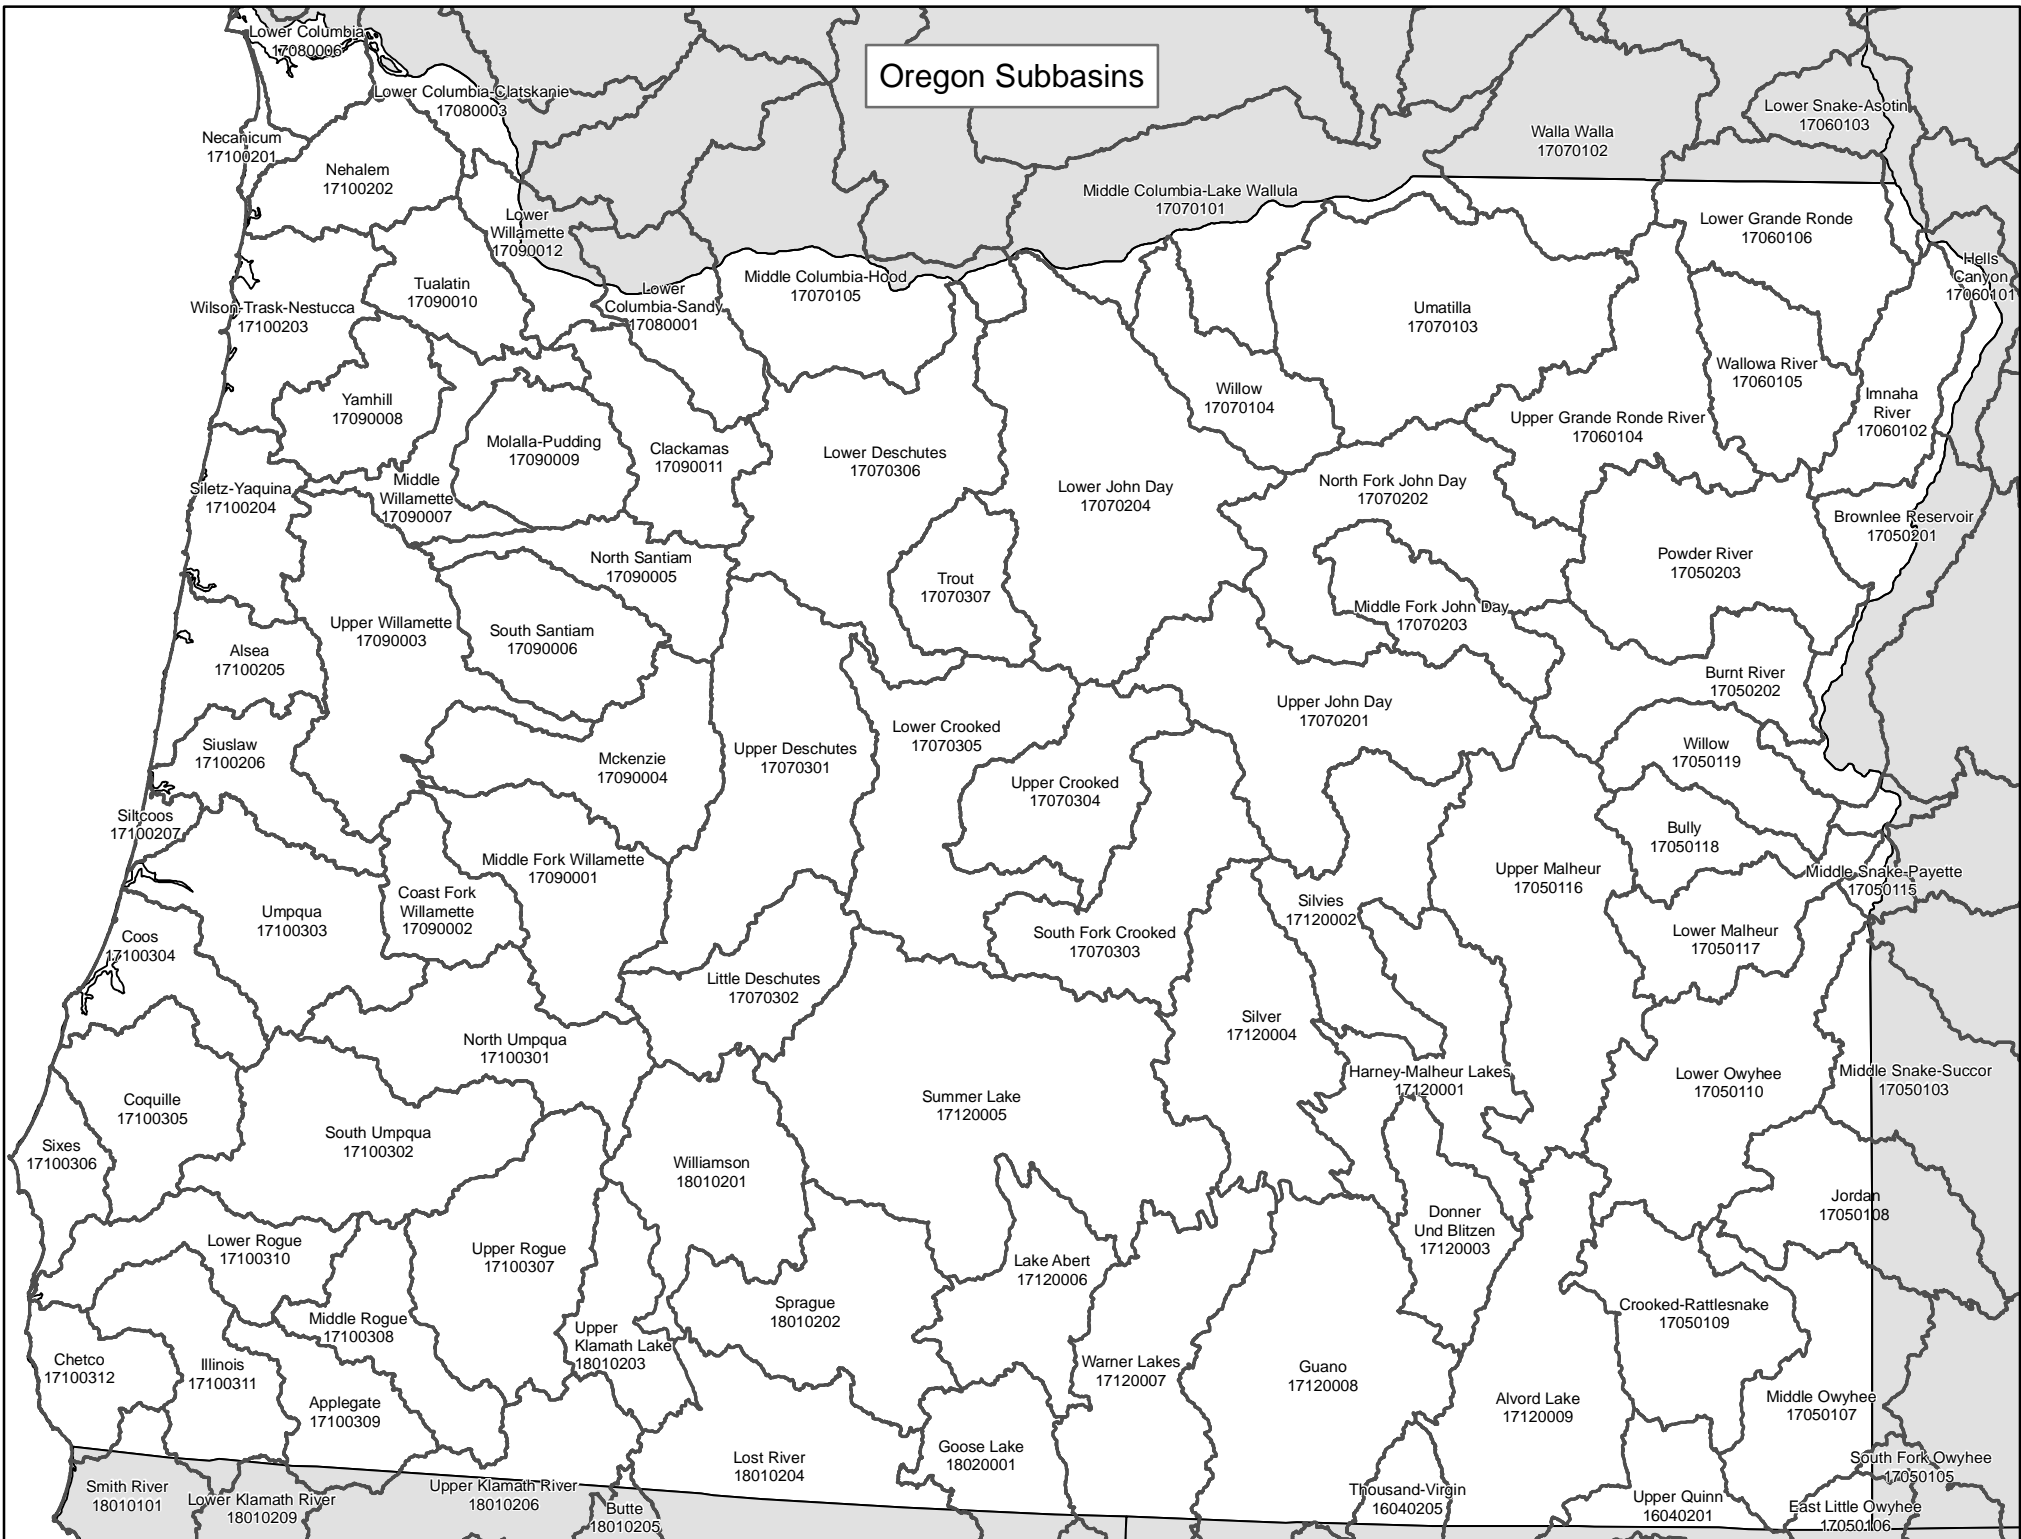

Oregon Subbasins

Puget Sound Marine Zones

- North Sound
- Strait of Juan de Fuca
- Admiralty Inlet
- Whidbey Basin
- Hood Canal
- South Sound

Washington Subbasins

Idaho Subbasins

- Coeur D'Alene Lake 17010303
- South Fork Coeur D'Alene 17010302
- St. Joe 17010304
- Hangman 17010306
- Palouse River 17060108
- Lower North Fork Clearwater 17060308
- Upper North Fork Clearwater 17060307
- Clearwater 17060306
- Lochsa 17060303
- Lower Snake-Asotin 17060103
- Middle Fork Clearwater 17060304
- Lower Selway 17060302
- South Fork Clearwater 17060305
- Upper Selway 17060301
- Lower Salmon 17060209
- Middle Salmon-Chamberlain 17060207
- Upper Selway 17060301
- Imnaha River 17060102
- Hells Canyon 17060101
- Middle Salmon-Panther 17060203
- Lower Middle Fork Salmon 17060206
- Little Salmon 17060210
- South Fork Salmon 17060208
- Lower Middle Fork Salmon 17060206
- Brownlee Reservoir 17050201
- North Fork Payette 17050123
- Upper Middle Fork Salmon 17060205
- South Fork Payette 17050120
- Upper Salmon 17060201
- Lemhi 17060204
- Weiser 17050124
- North Fork Payette 17050121
- Pahsimeroi 17060202
- Payette 17050122
- South Fork Payette 17050120
- Upper Salmon 17060201
- Middle Snake-Payette 17050115
- North and Middle Fork Boise 17050111
- Upper Salmon 17060201
- Little Lost 17040217
- Lower Boise 17050114
- Boise-Mores 17050112
- Big Wood 17040219
- Big Lost 17040218
- South Fork Boise 17050113
- Little Wood 17040221
- Middle Snake-Succor 17050103
- Lake Walcott 17040209