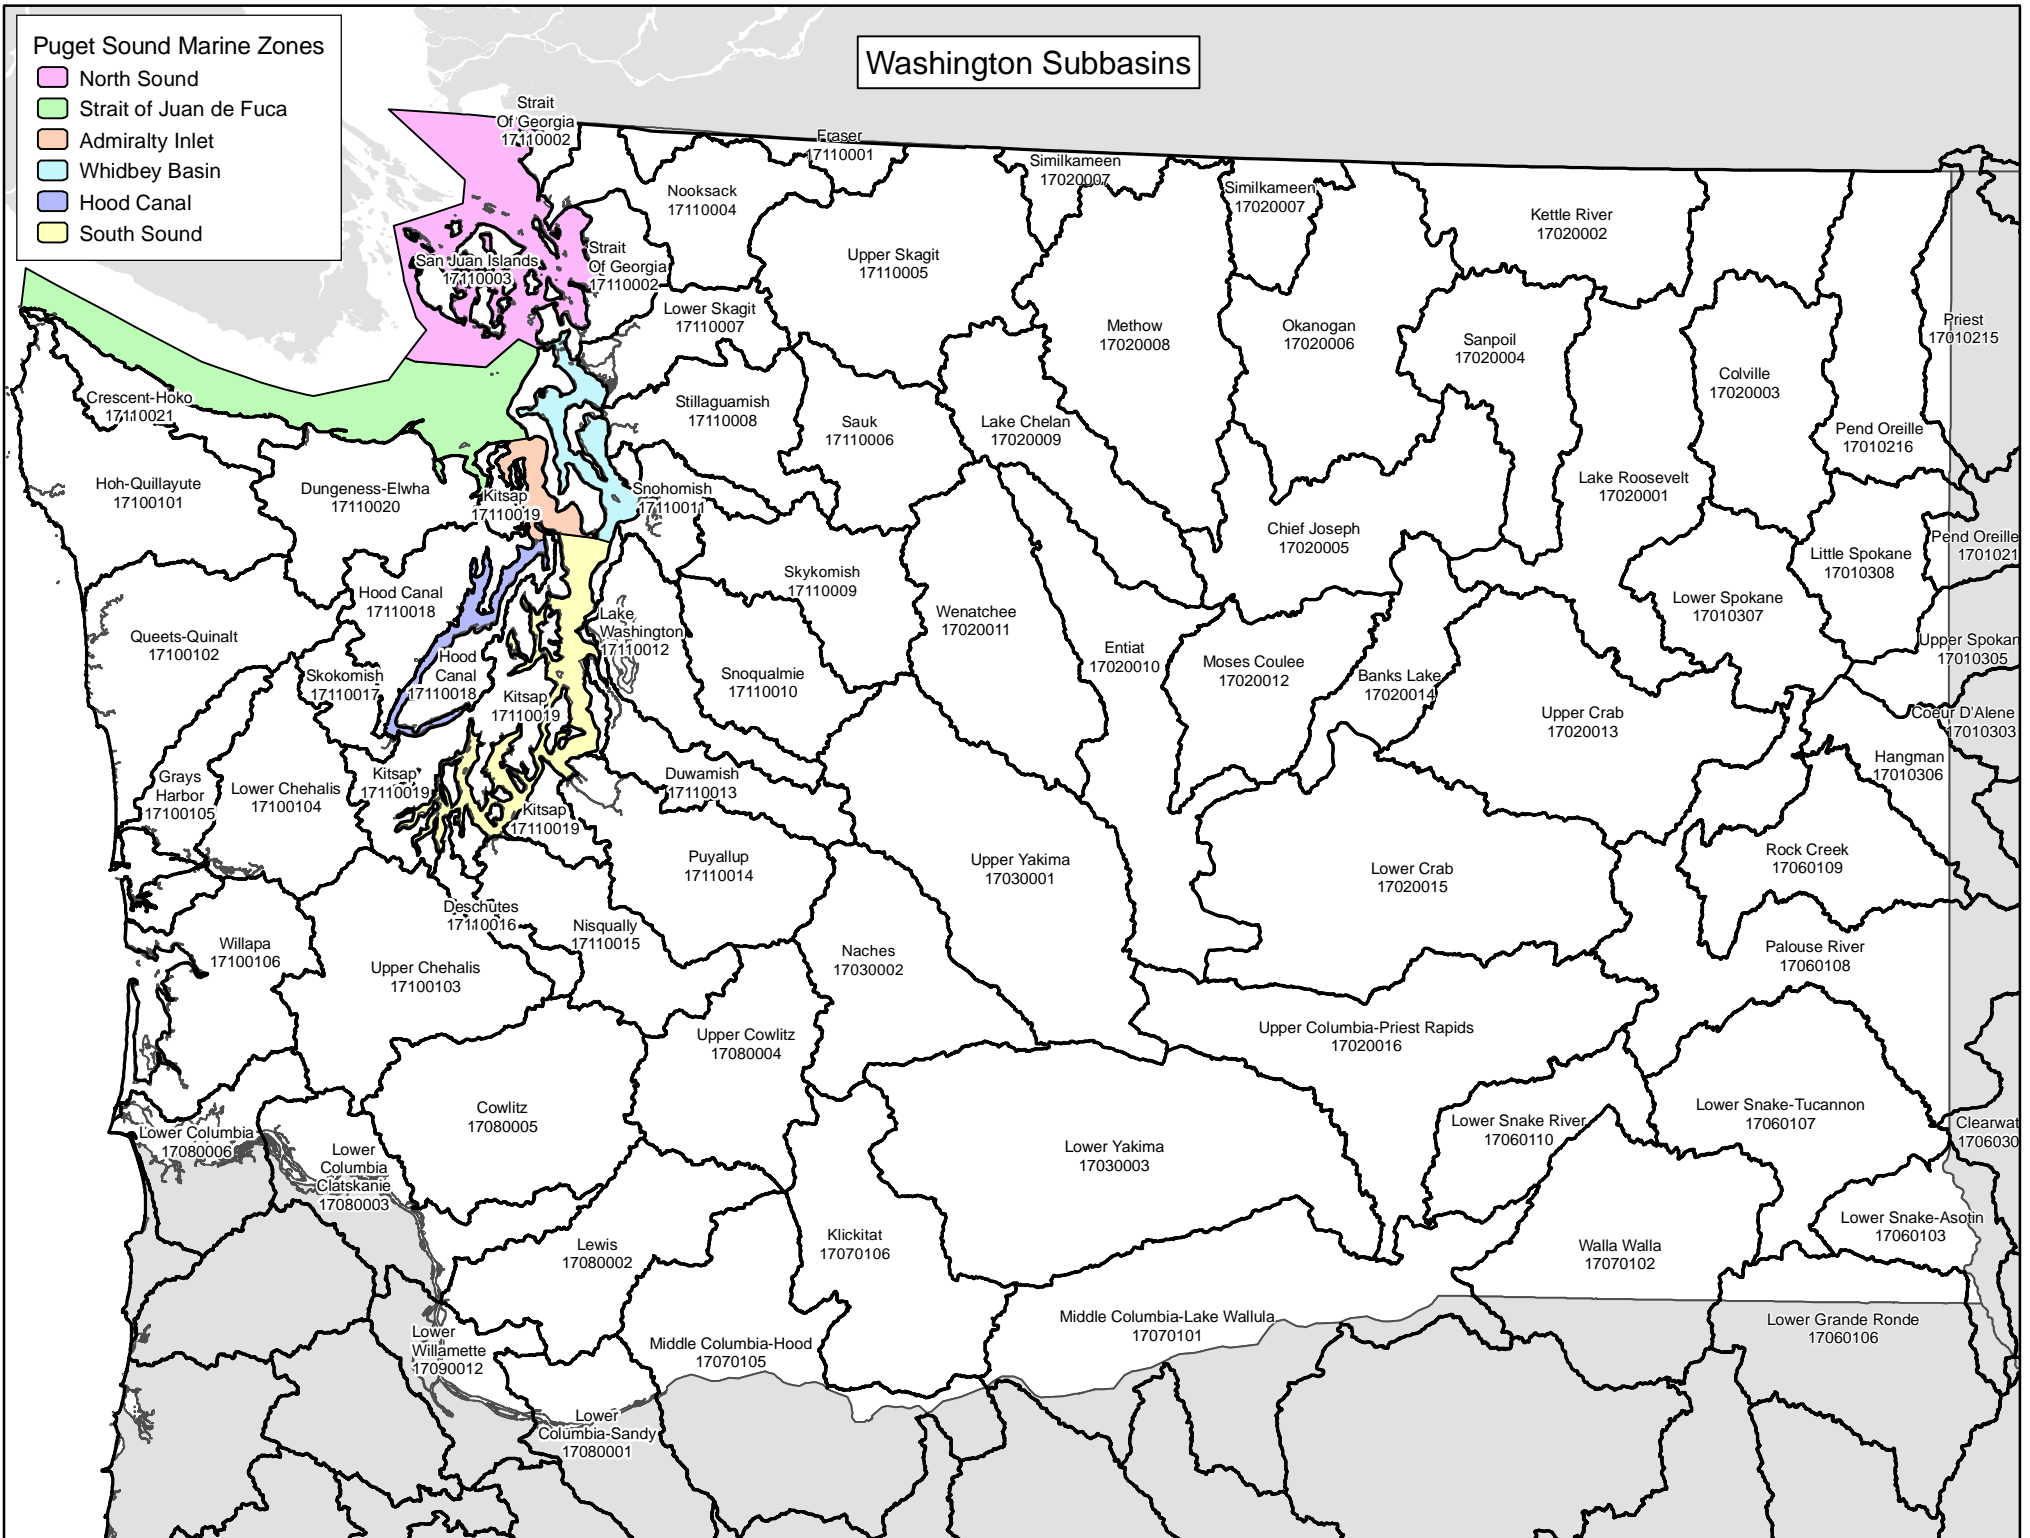

Oregon Subbasins

Puget Sound Marine Zones

- North Sound
- Strait of Juan de Fuca
- Admiralty Inlet
- Whidbey Basin
- Hood Canal
- South Sound

Washington Subbasins

Idaho Subbasins

- Coeur D'Alene Lake 17010303
- South Fork Coeur D'Alene 17010302
- St. Joe 17010304
- Hangman 17010306
- Palouse River 17060108
- Lower North Fork Clearwater 17060308
- Upper North Fork Clearwater 17060307
- Clearwater 17060306
- Lochsa 17060303
- Lower Snake-Asotin 17060103
- Middle Fork Clearwater 17060304
- Lower Selway 17060302
- South Fork Clearwater 17060305
- Upper Selway 17060301
- Lower Salmon 17060209
- Middle Salmon-Chamberlain 17060207
- Upper Selway 17060301
- Imnaha River 17060102
- Hells Canyon 17060101
- Middle Salmon-Panther 17060203
- Lower Middle Fork Salmon 17060206
- Little Salmon 17060210
- South Fork Salmon 17060208
- Lower Middle Fork Salmon 17060206
- Brownlee Reservoir 17050201
- North Fork Payette 17050123
- Upper Middle Fork Salmon 17060205
- South Fork Payette 17050120
- Upper Salmon 17060201
- Lemhi 17060204
- Weiser 17050124
- North Fork Payette 17050121
- Pahsimeroi 17060202
- Payette 17050122
- South Fork Payette 17050120
- Upper Salmon 17060201
- Middle Snake-Payette 17050115
- North and Middle Fork Boise 17050111
- Upper Salmon 17060201
- Little Lost 17040217
- Lower Boise 17050114
- Boise-Mores 17050112
- Big Wood 17040219
- Big Lost 17040218
- South Fork Boise 17050113
- Little Wood 17040221
- Middle Snake-Succor 17050103
- Lake Walcott 17040209